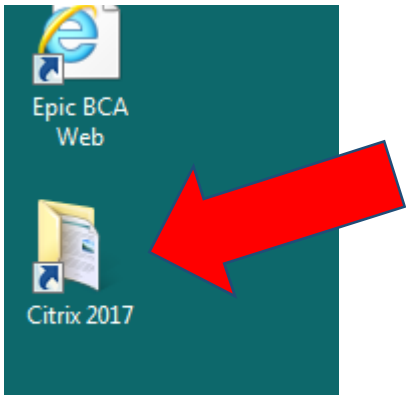

# Logging into Mercy Epic

On your desktop, open the Citrix 2017 Folder.

Open the Hyperspace PRDTFH icon by clicking on it.

Your login is TFH plus your normal Tahoe Forest login (same as Citrix and email). Your password is the same password you use today.