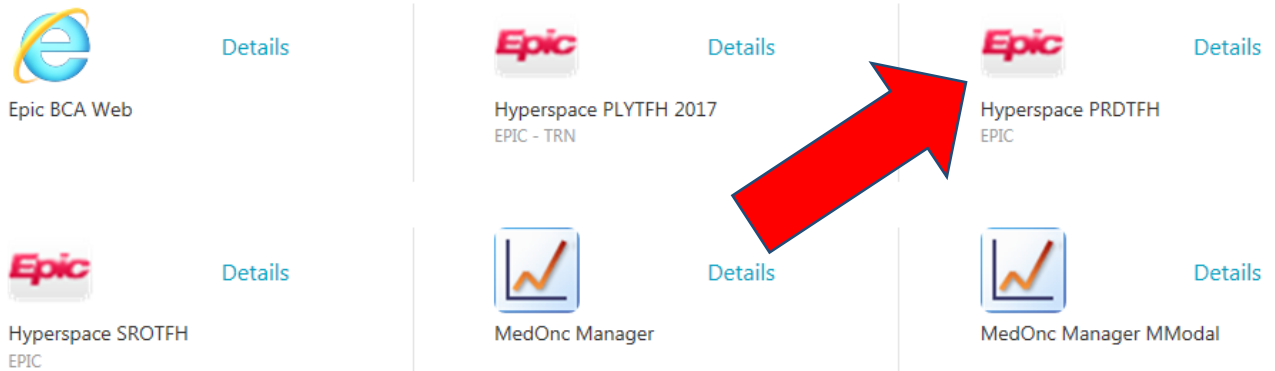

# Logging into Mercy Epic

On your desktop, open the Citrix 2017 Folder.

Open the Hyperspace PRDTFH icon by clicking on it.

Your login is TFH plus your normal Tahoe Forest login (same as Citrix and email). Your password is the same password you use today.